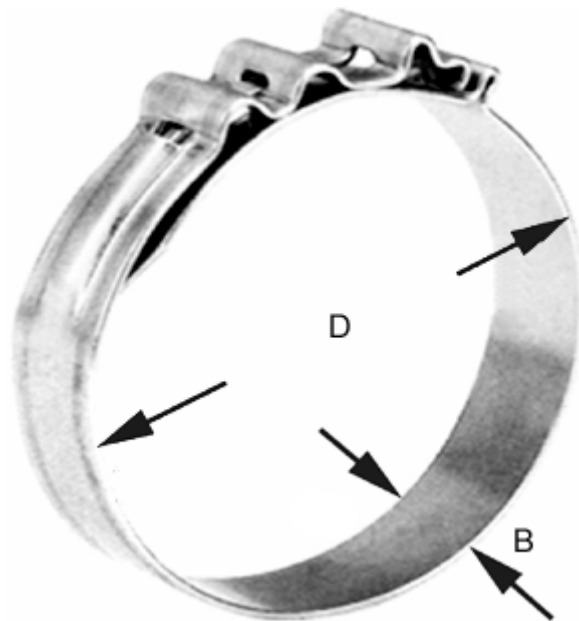

Article number: 021087006016

Description: COBRA one piece-connector 16/8 W4

## Measures

---

Diameter D = 16.0

Width B = 8